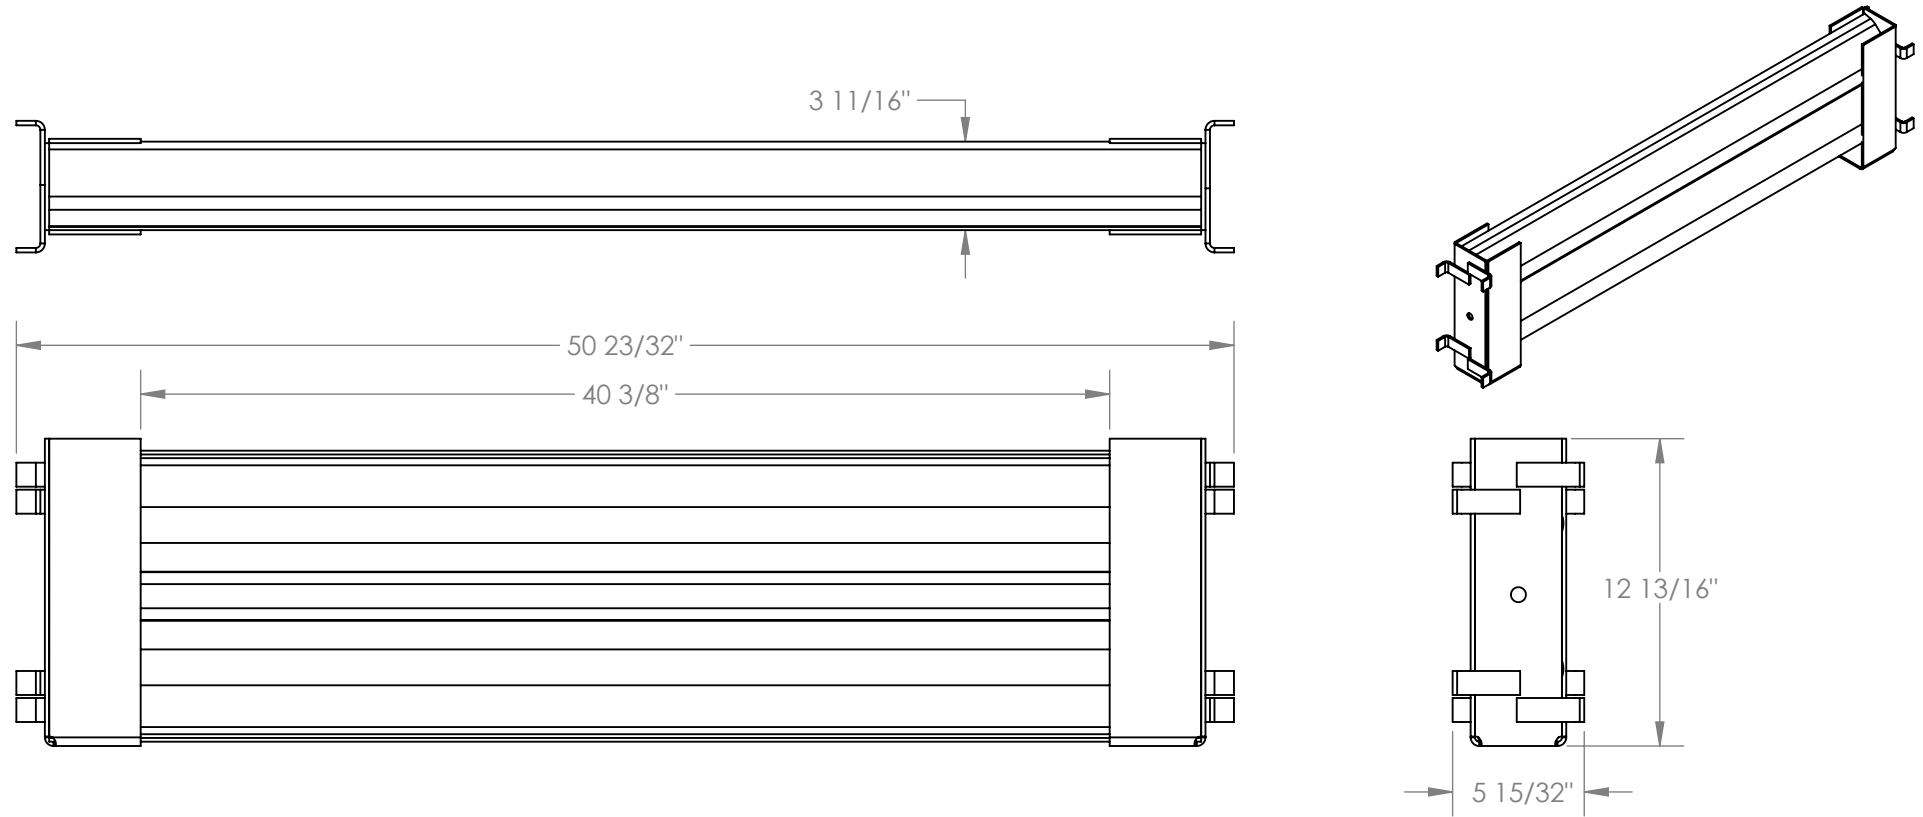

POWDER COATED GUARD RAIL W/ DROP IN BRACKETS - GR-D-4-PC-YEL

APPROX WEIGHT: 59.07 lbs.
 DOES NOT INCLUDE WEIGHT OF POWER OR PACKAGING!!!

*** ANY ADDITIONS, DELETIONS, OR OMISSIONS MUST BE CORRECTED ON THIS DRAWING AS THIS DRAWING WILL BE CONSIDERED ALL INCLUSIVE ***
 ALL GRAPHICS PROVIDED ARE FOR REFERENCE ONLY. IF CERTAIN DIMENSIONS ARE CRITICAL PLEASE VERIFY THOSE DIMENSIONS WITH YOUR SALESPERSON

STANDARD FEATURES

- MODEL NUMBER IS GR-D-4-PC-YEL
- OVERALL WIDTH IS 5 15/32"
- OVERALL HEIGHT IS 12 13/16"
- OVERALL LENGTH IS 50 23/32"
- TOUGH BAKED IN YELLOW POWDER COATED FINISH

SPECIAL FEATURES

NONE