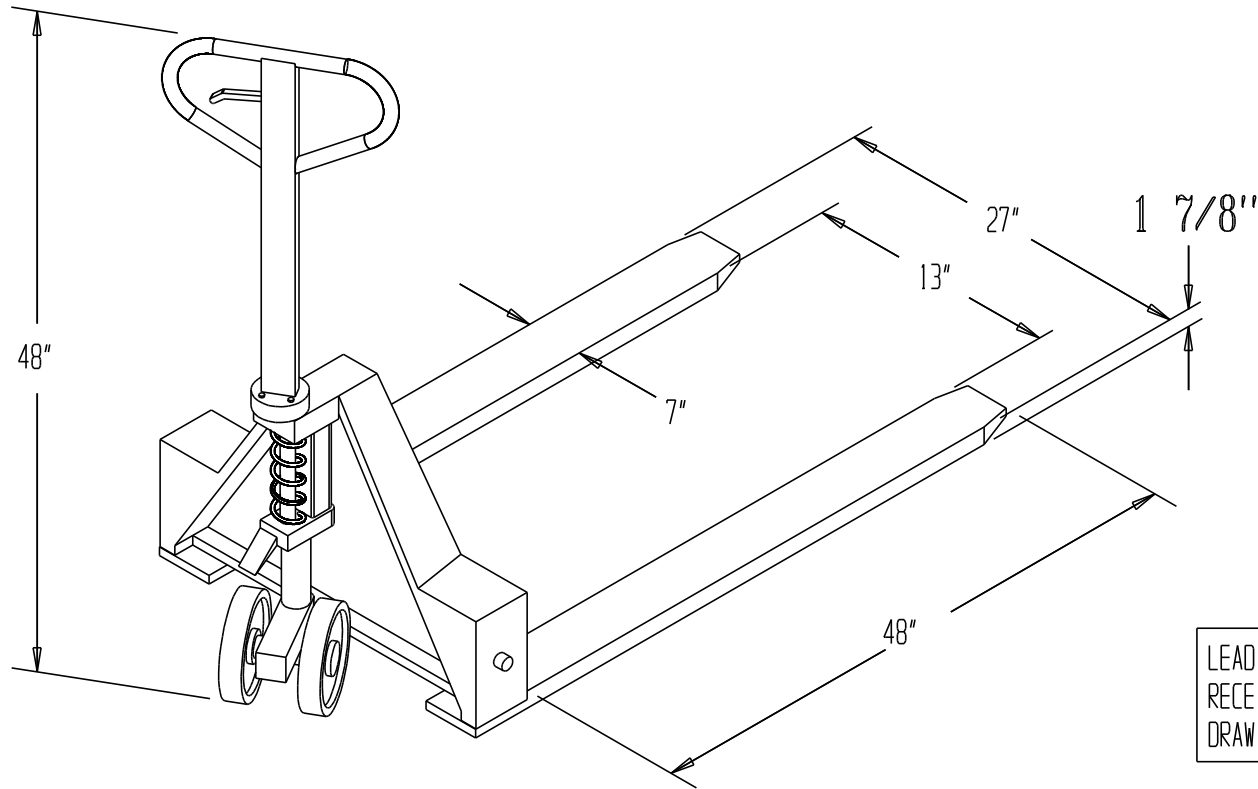

**NOTE:**  
THIS PRODUCT MAY NOT  
FIT SOME STANDARD  
PALLETS.

MIN LOWERED HT 1 7/8"

PLEASE VERIFY YOUR  
MINIMUM HT

# LOW PROFILE PALLET TRUCK, PM4-2748-LP

LEAD TIME WILL START UPON  
RECEIPT OF SIGNED APPROVAL  
DRAWING

### STANDARD FEATURES

- MODEL NUMBER: PM4-2748-LP
- OVERALL LENGTH OF FORKS IS 48 INCHES
- OVERALL WIDTH OF FORKS IS 27 INCHES
- I.D. OF FORKS IS 13 INCHES
- LOWERED HEIGHT OF 1 7/8 INCHES
- RAISED HEIGHT OF 6 INCHES
- CAPACITY IS 4,000 LBS.
- POLYURETHANE WHEELS